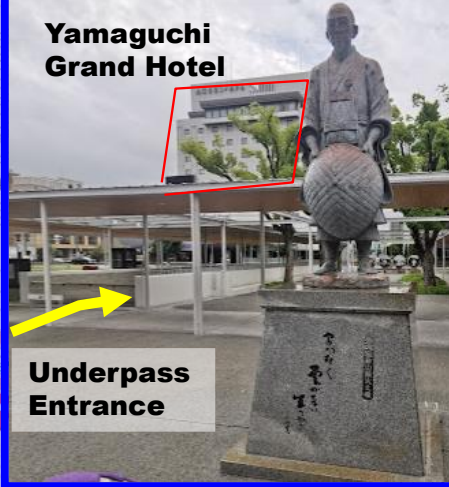

# Welcome party 7 Dec. 2022 19:00-

**From Ishin Hall  
to Welcome party site  
(Yamaguchi Grand Hotel)**

**10-minute walk.**