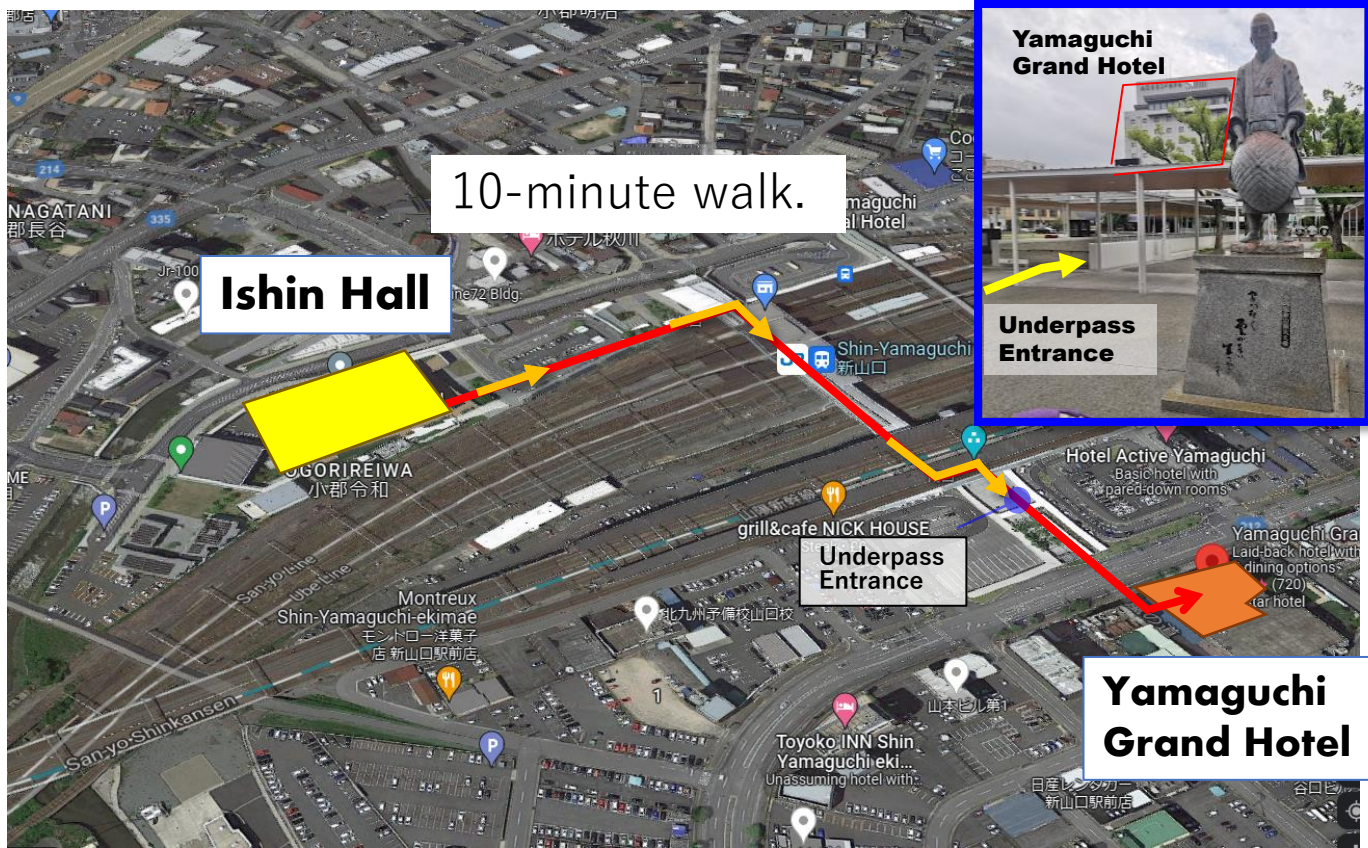

# Welcome party 7 Dec. 2022 19:00-

**From Ishin Hall  
to Welcome party site  
(Yamaguchi Grand Hotel)**

**10-minute walk.**