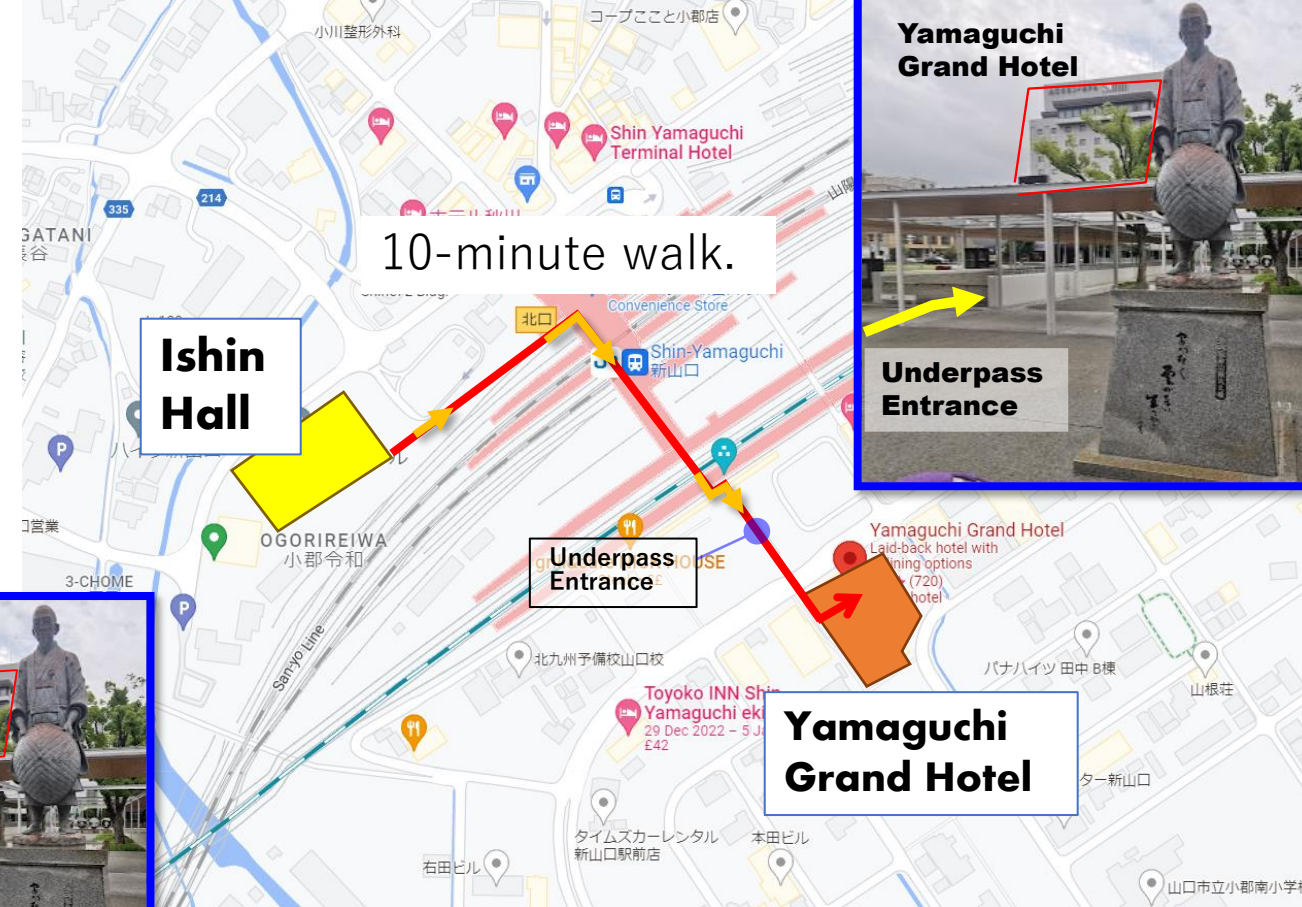

# Welcome party 7 Dec. 2022 19:00-

**From Ishin Hall  
to Welcome party site  
(Yamaguchi Grand Hotel)**

**10-minute walk.**